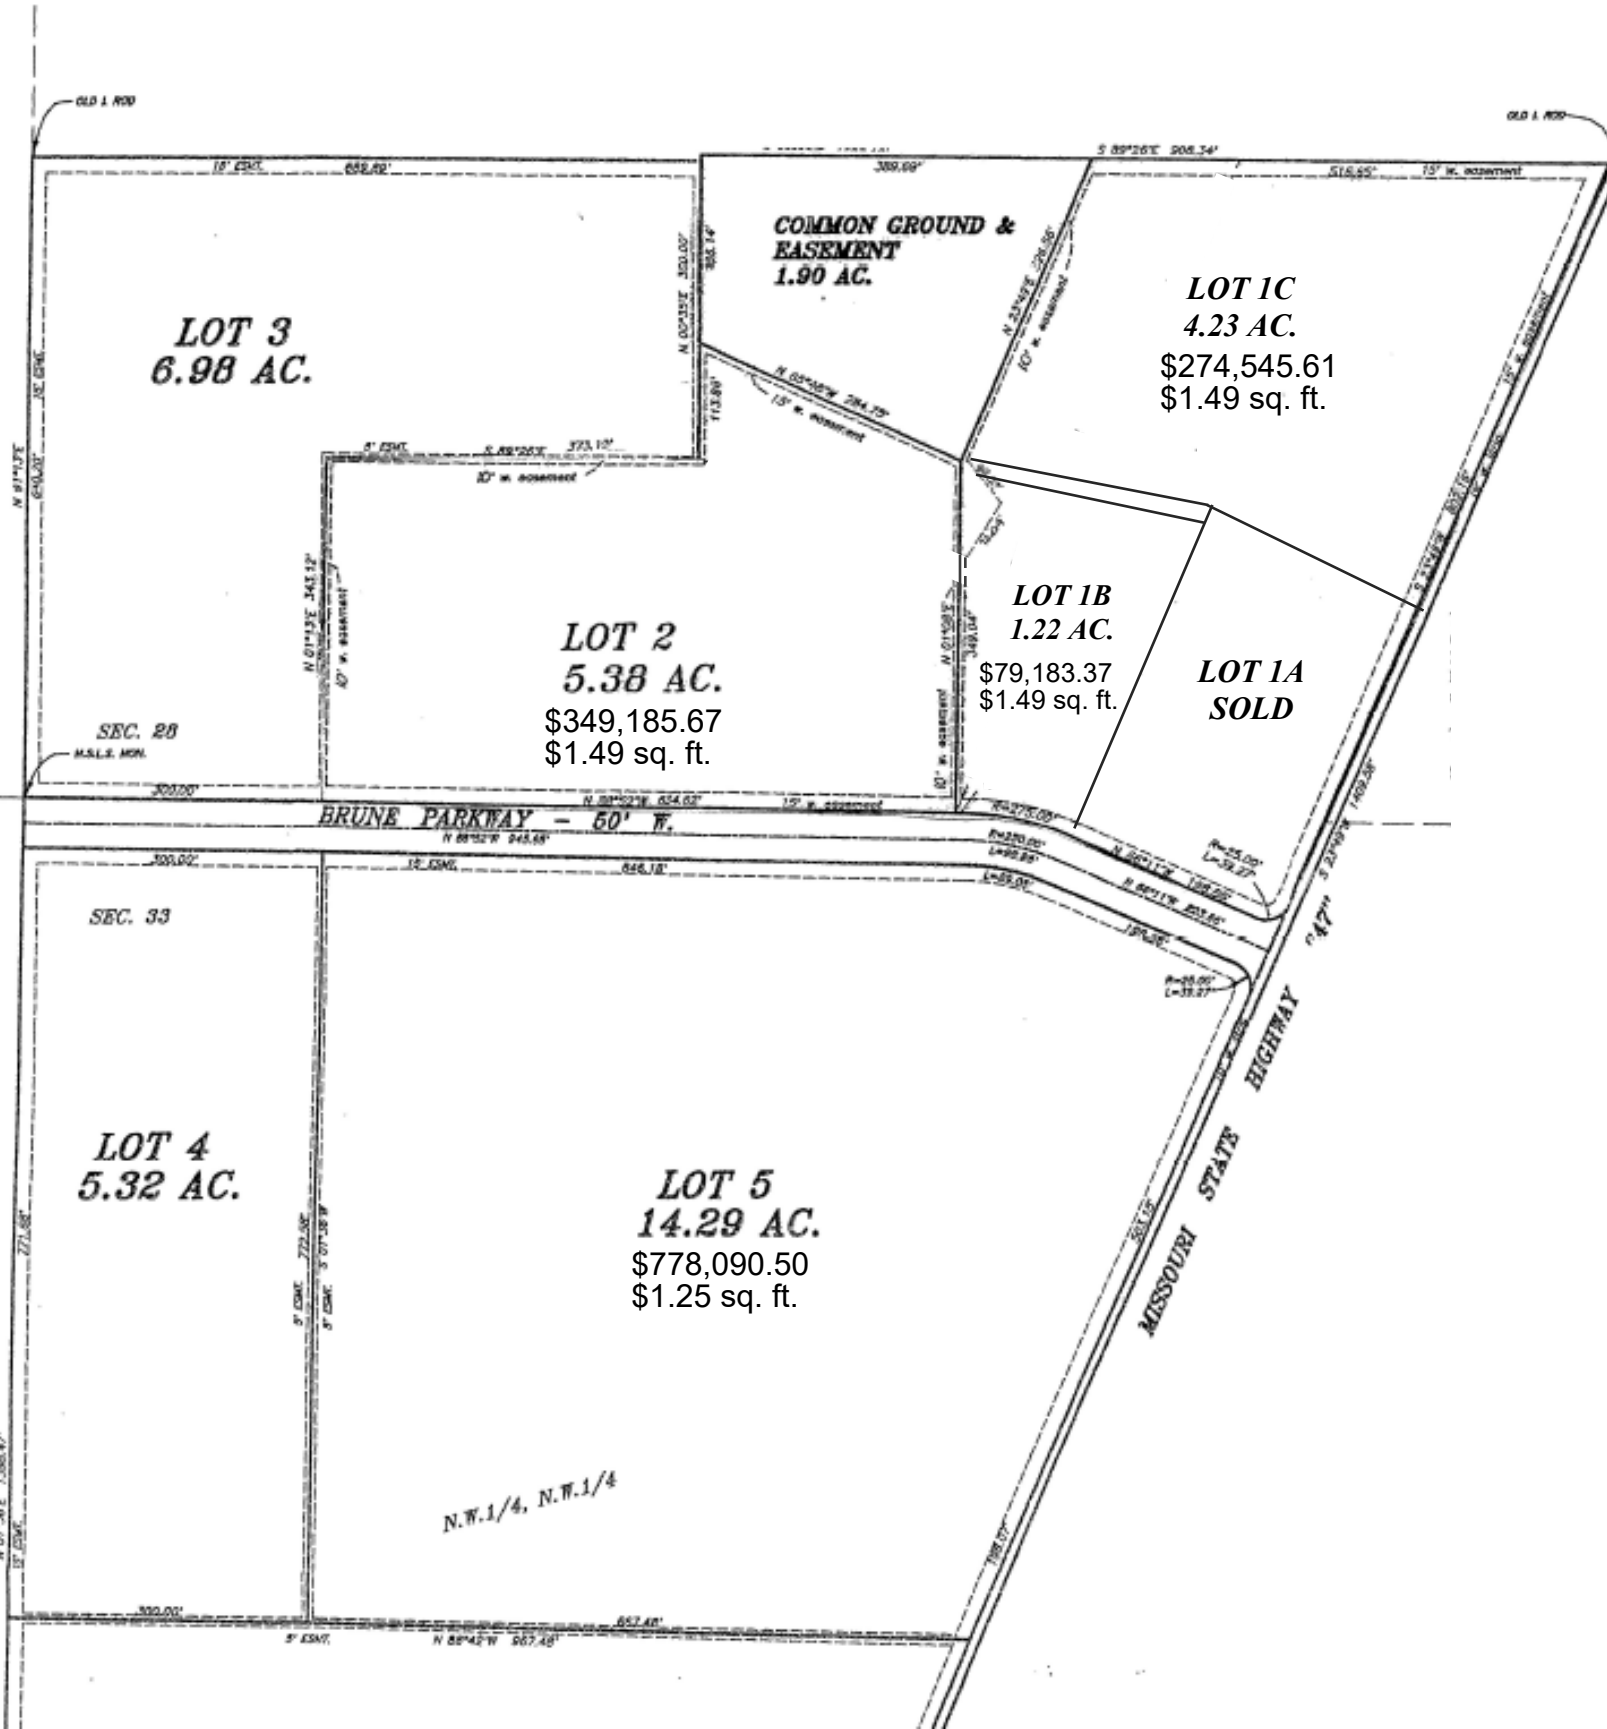

BRUNE BUSINESS PARK
SECTIONS 28 & 33, TOWNSHIP 47 NORTH, RANGE 2 WEST
CITY OF WARRENTON, WARREN COUNTY, MO.

* Not an official survey. Some property boundaries are approximated.