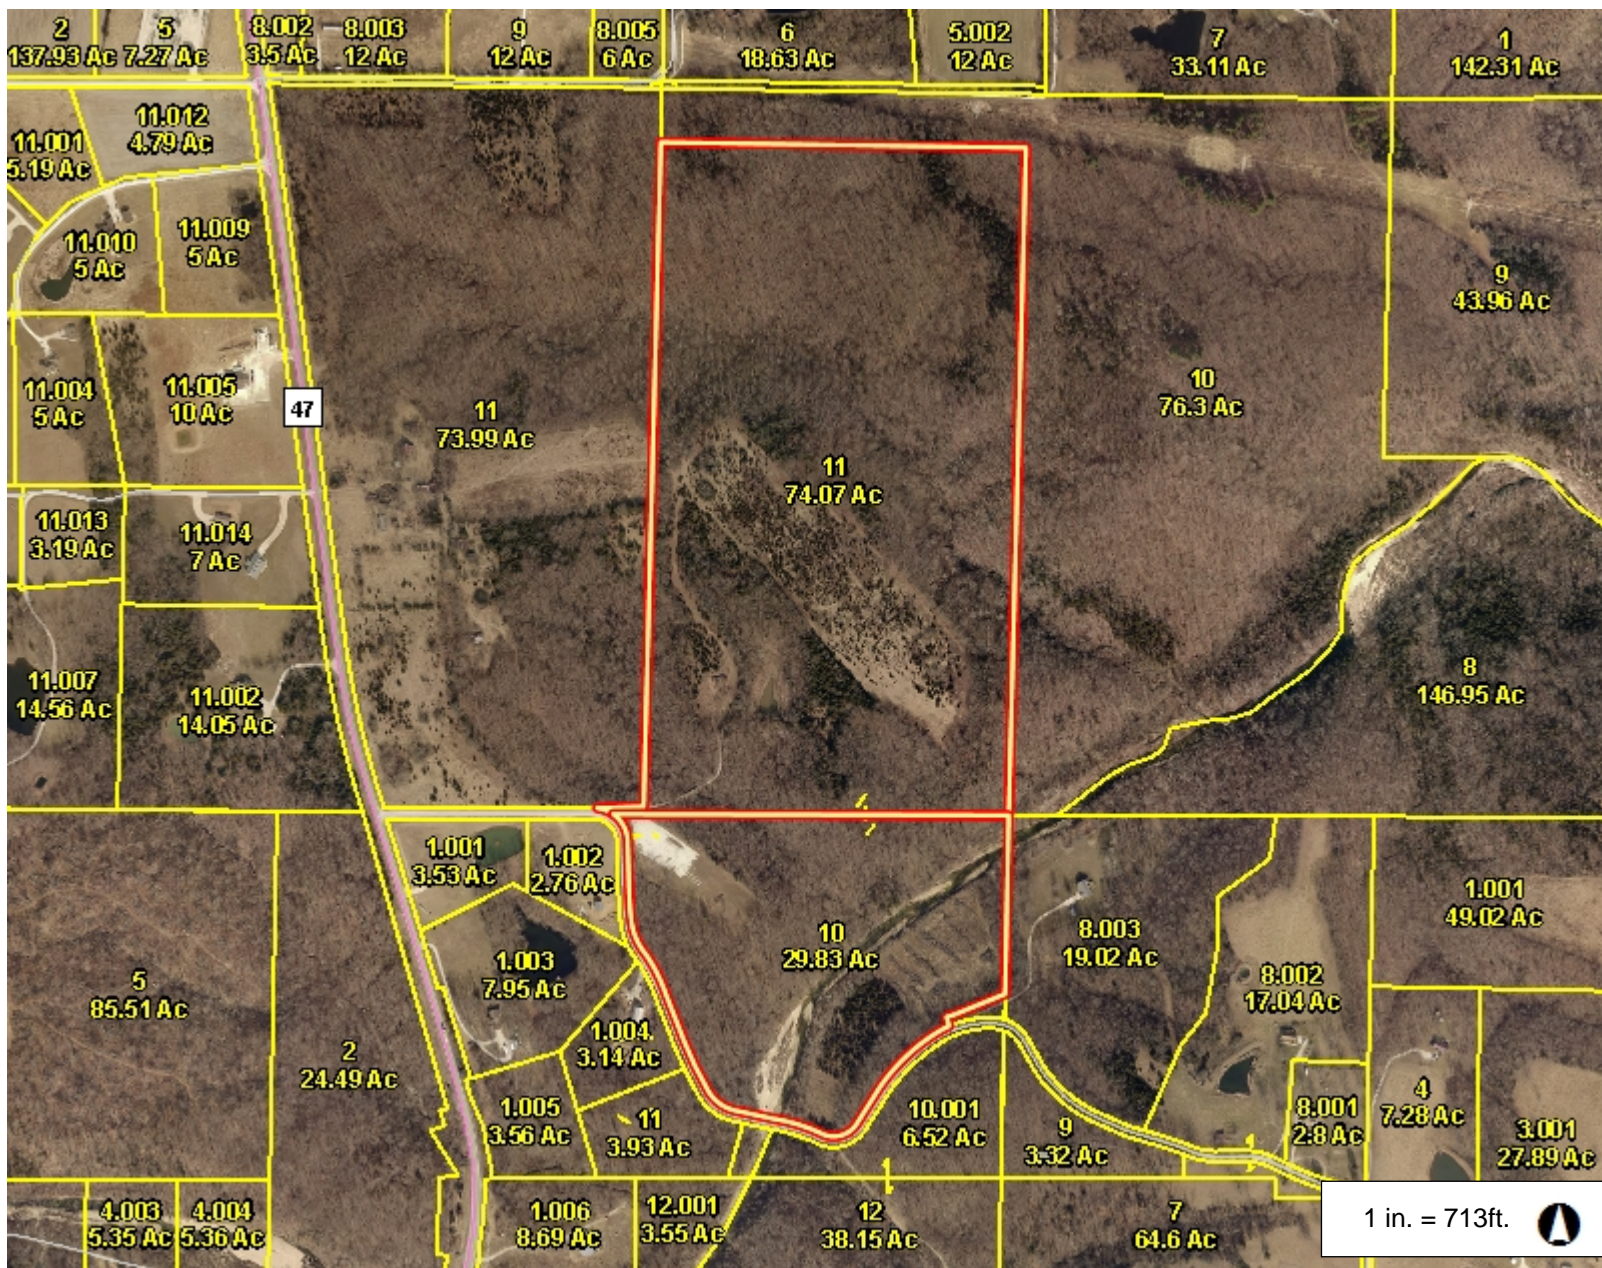

Warren County, MO

Legend

- Road
 - <all other values>
 - Interstate
 - Numbered State Highway
 - Lettered State Highway
- + Railroad
- Parcel
- Parcel Number/Acres
- Corporate Limit Line
- Land Hook
 - DASHED LAND HOOK
 - SOLID LAND HOOK
- County Boundary

Notes

This Cadastral Map is for informational purposes only. It does not purport to represent a property boundary survey of the parcels shown and shall not be used for conveyances or the establishment of property boundaries.

THIS MAP IS NOT TO BE USED FOR NAVIGATION