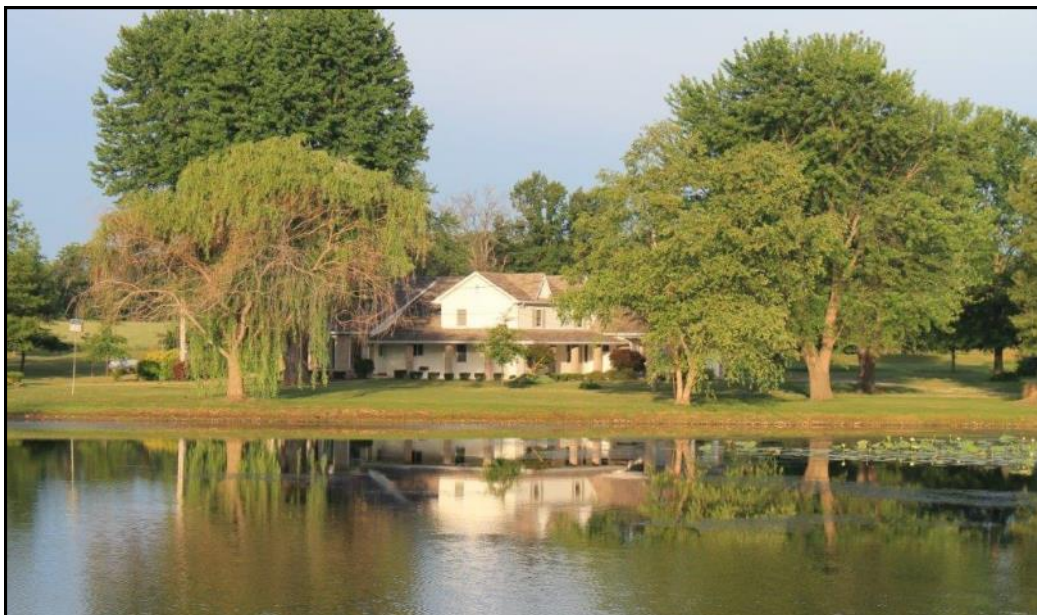

# FOR SALE

13084 Stamer Road, Wright City, MO 63390

**4 - BEDROOM, 3 - BATH ~ 2 STORY HOME ON 22.63 ACRES WITH PRIVATE 8 +/- ACRE LAKE! PRICE: \$449,900**

- ◆ STOCKED LAKE & POND
- ◆ WOOD FLOORING
- ◆ LARGE SUN ROOM
- ◆ COVERED PORCH
- ◆ 3 CAR GARAGE
- ◆ BREATH TAKING VIEWS
- ◆ SMALL FISHING DOCK
- ◆ METAL PAVILION
- ◆ LEAN TO W/WORKSHOP
- ◆ ENCLOSED CHICKEN COOP
- ◆ GREAT LOCATION
- ◆ WRIGHT CITY R-II SCHOOL DISTRICT

\* TAXES \$1,976 FOR 2017

Beautiful 2 story home with covered porch, 3 car garage, outbuildings and 8 acre stocked lake on 22 plus acres. This home features a nice eat-in kitchen, large living room and sun room with an abundance of natural light, main floor laundry, sitting room, separate dining room and ceiling fans throughout. The 4-bedroom, 3-bath home has ample space with 3,300 sq. ft. of finished living area. Upstairs you will find an additional 2 bedrooms with Jack & Jill bath room and office space. The full basement has lots of storage space and water softener. Outside the large metal pavilion is ideal for accommodating large gatherings and offers a beautiful view of the lake. There is also a lean to with workshop area and an enclosed chicken coop. This property has plenty of room for horses, cattle or farming in a great location with additional acreage available and close to State Hwy F and I-70. \*Agent part owner.